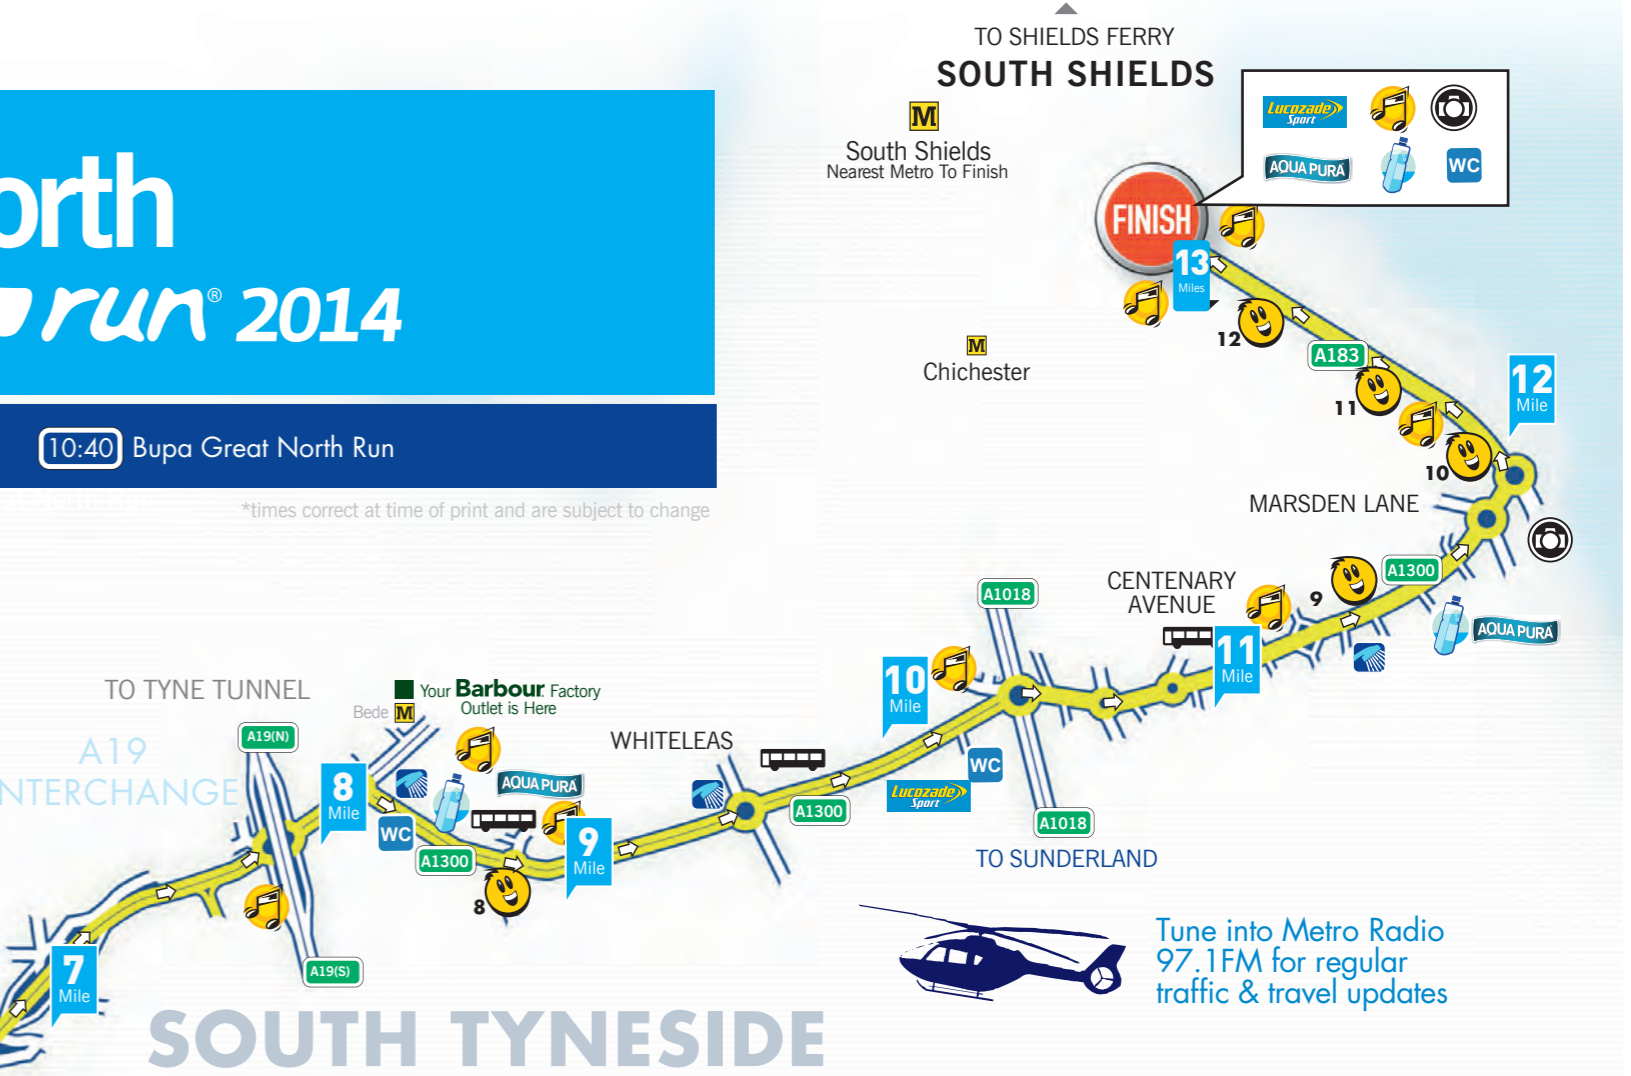

Bupa great north run® 2014

START TIMES 10:10 Elite Wheelchairs 10:15 Elite Women 10:40 Bupa Great North Run

*times correct at time of print and are subject to change

2014 COURSE INFORMATION