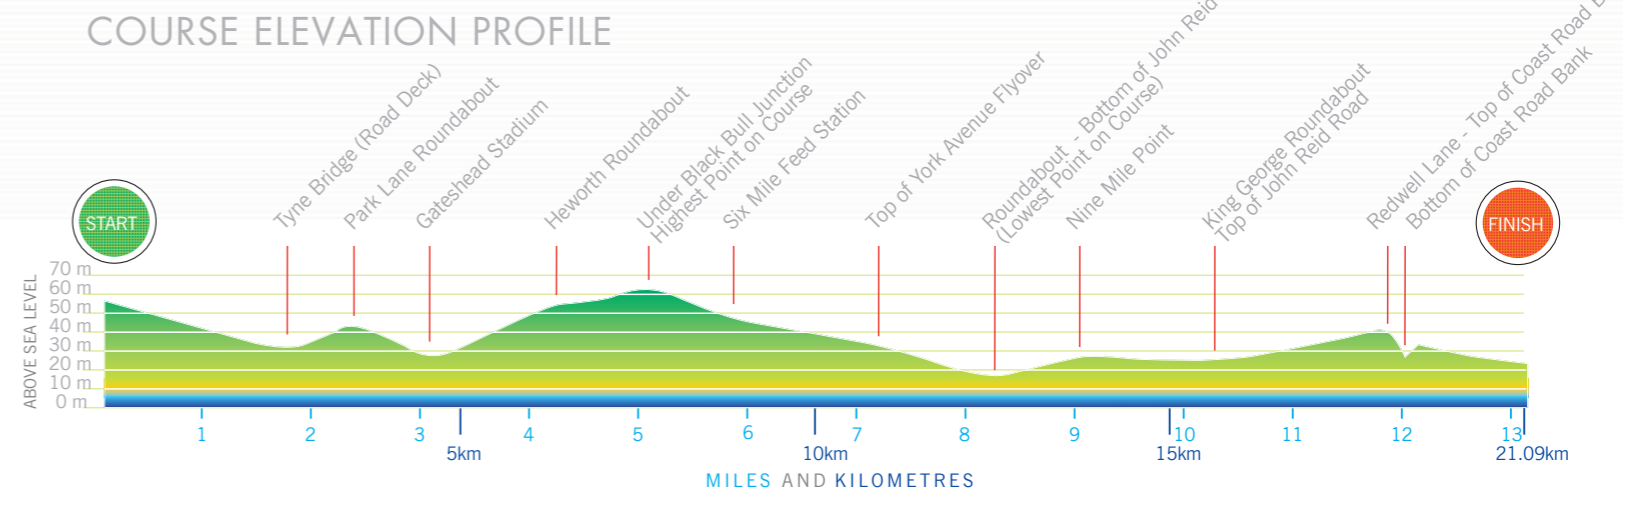

*times correct at time of print and are subject to change

2014 COURSE INFORMATION

- ### CHARITY CHEERING POINTS
1. Diabetes UK
 2. Cancer Research UK
 3. Alzheimer's Society
 4. Macmillan Cancer Support
 5. Leukaemia & Lymphoma Research
 6. Oxfam
 7. Guide Dogs
 8. British Heart Foundation
 9. The Stroke Association
 10. Mind
 11. NSPCC
 12. Cancer Research UK

MAP KEY

Distance Markers	Toilets	Runners Welfare Pick-Up Point
Drinks Station	Bands On The Run	Metro Stations
Lucozade Sport	Cheering Point	Medical Point
Shower Units	Photo Point	<small>There are 21 Medical Points evenly distributed along the course. Look out for this symbol on the day</small>