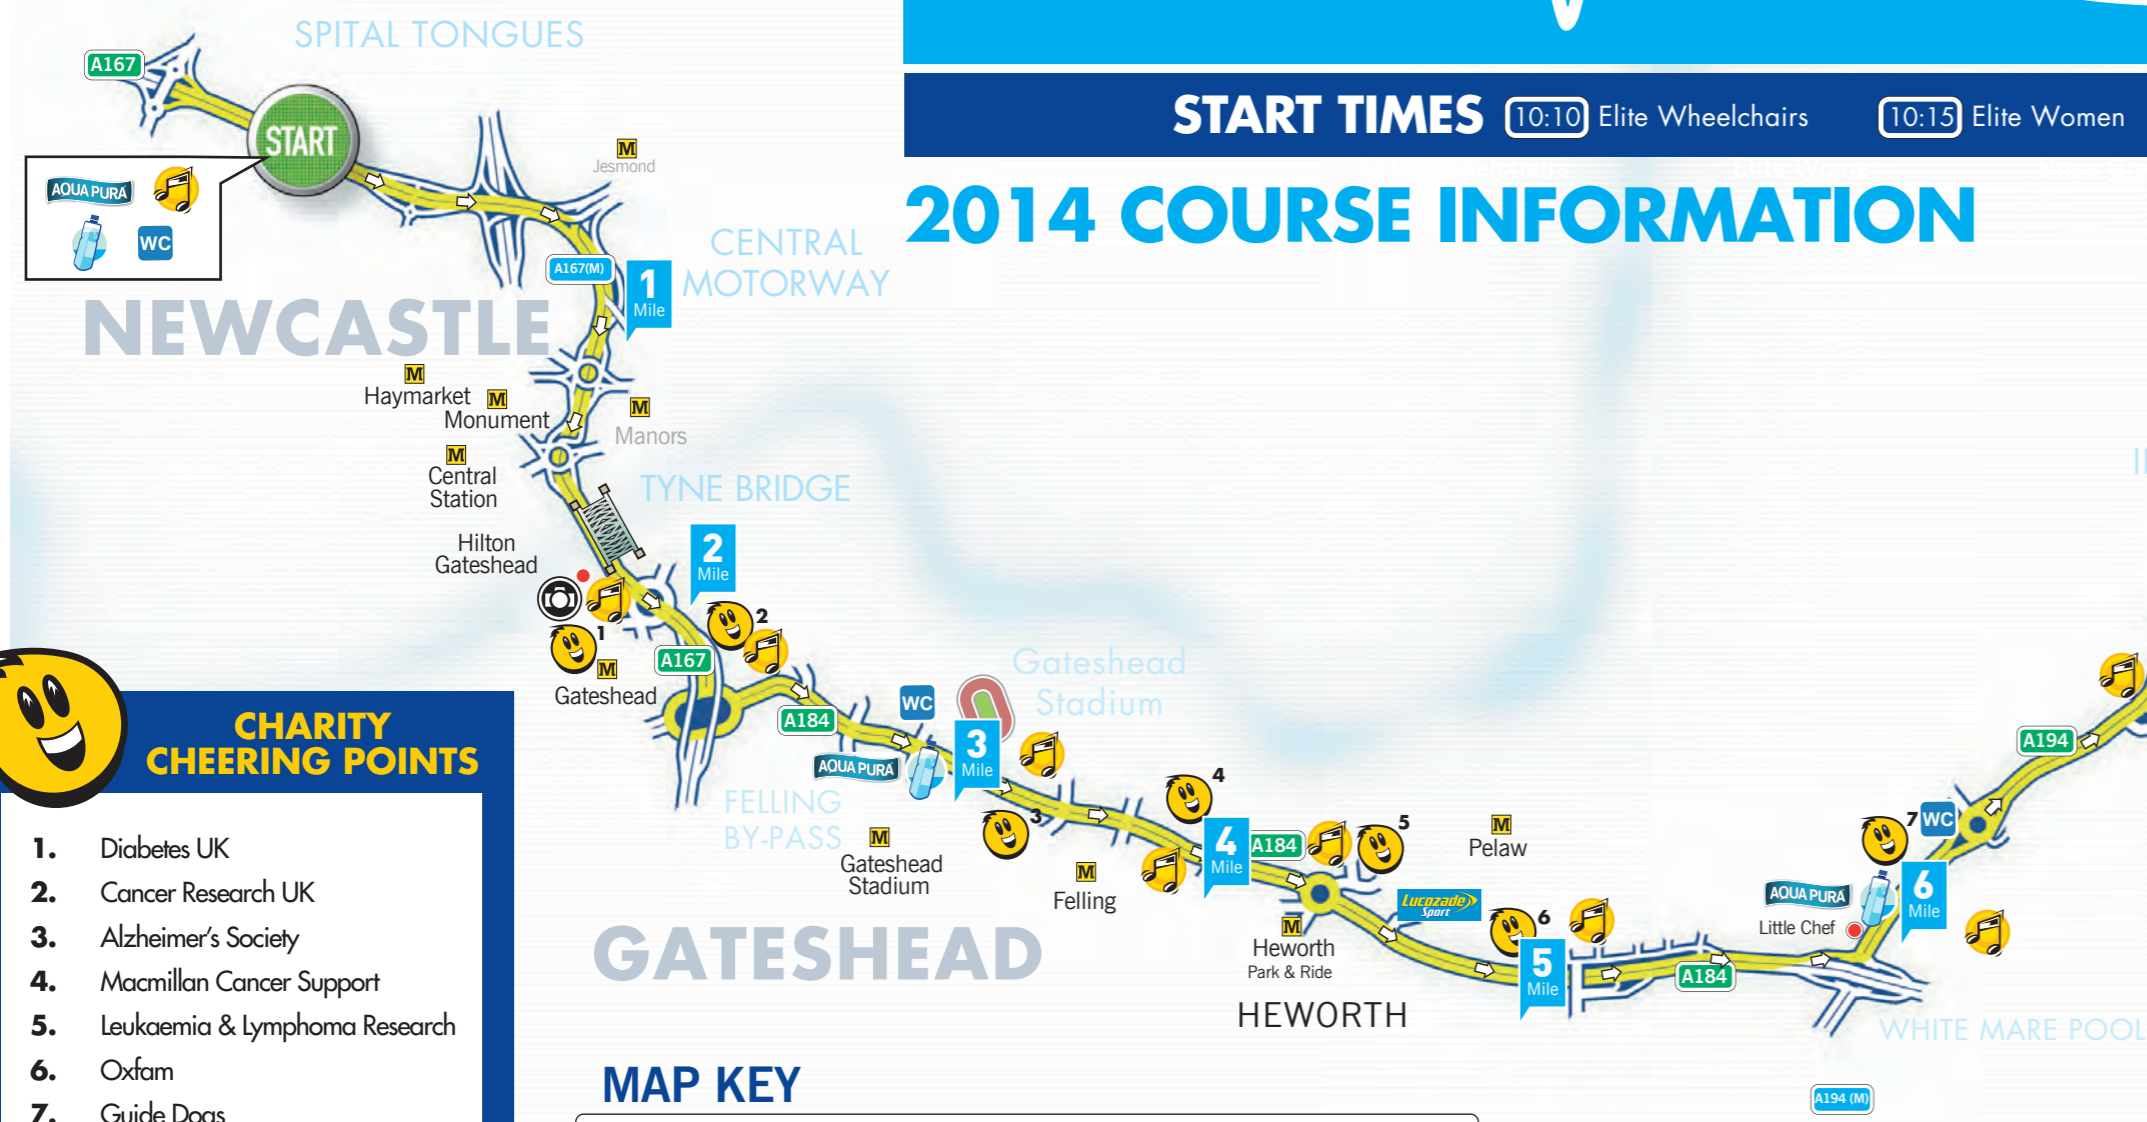

Bupa great north run® 2014

START TIMES 10:10 Elite Wheelchairs 10:15 Elite Women 10:40 Bupa Great North Run

*times correct at time of print and are subject to change

2014 COURSE INFORMATION